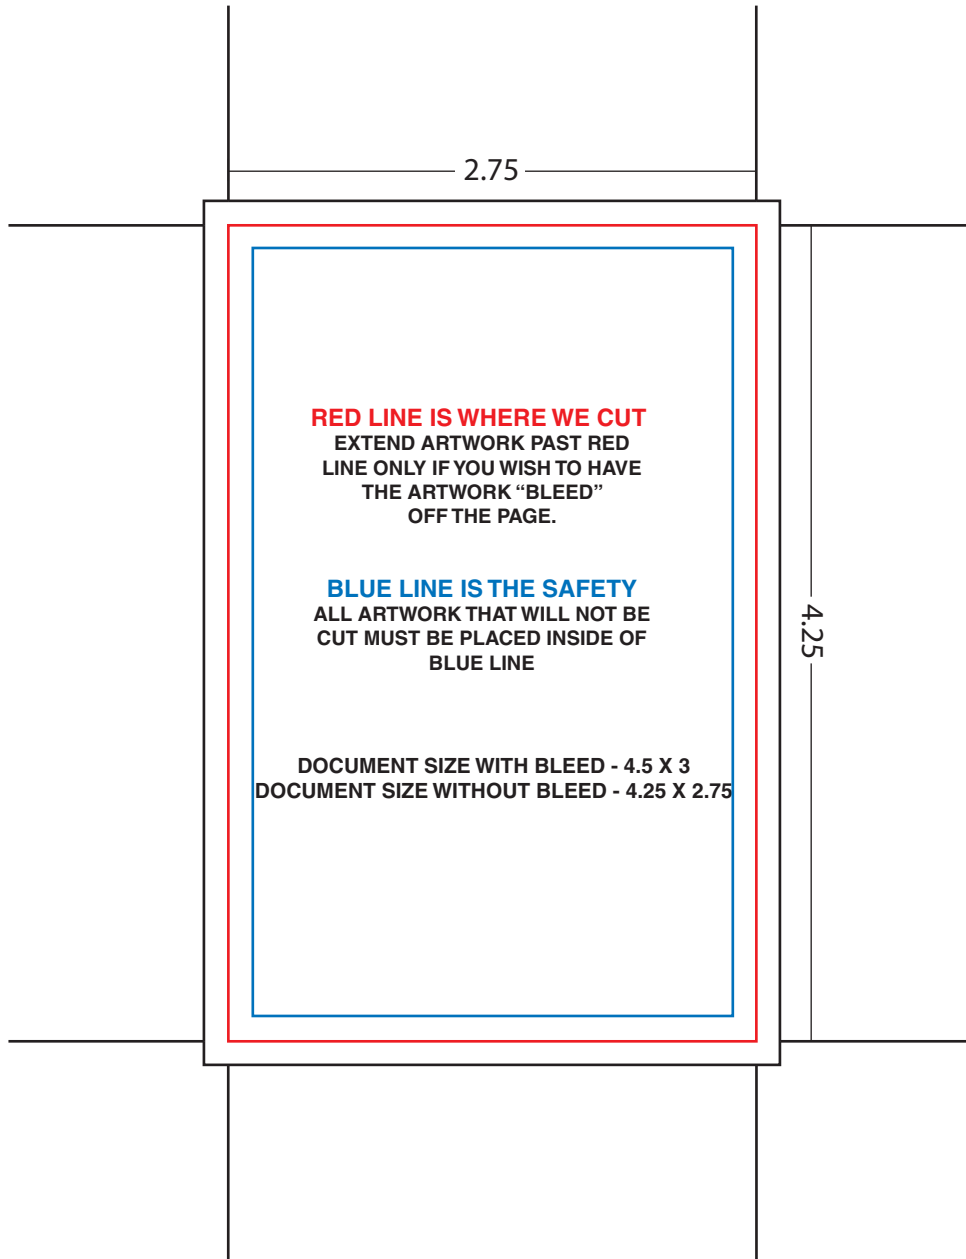

Copy 2 Copy

FLYER
4.25" x 2.75"
This is a certified Copy2Copy template.
Not for use with other vendors.