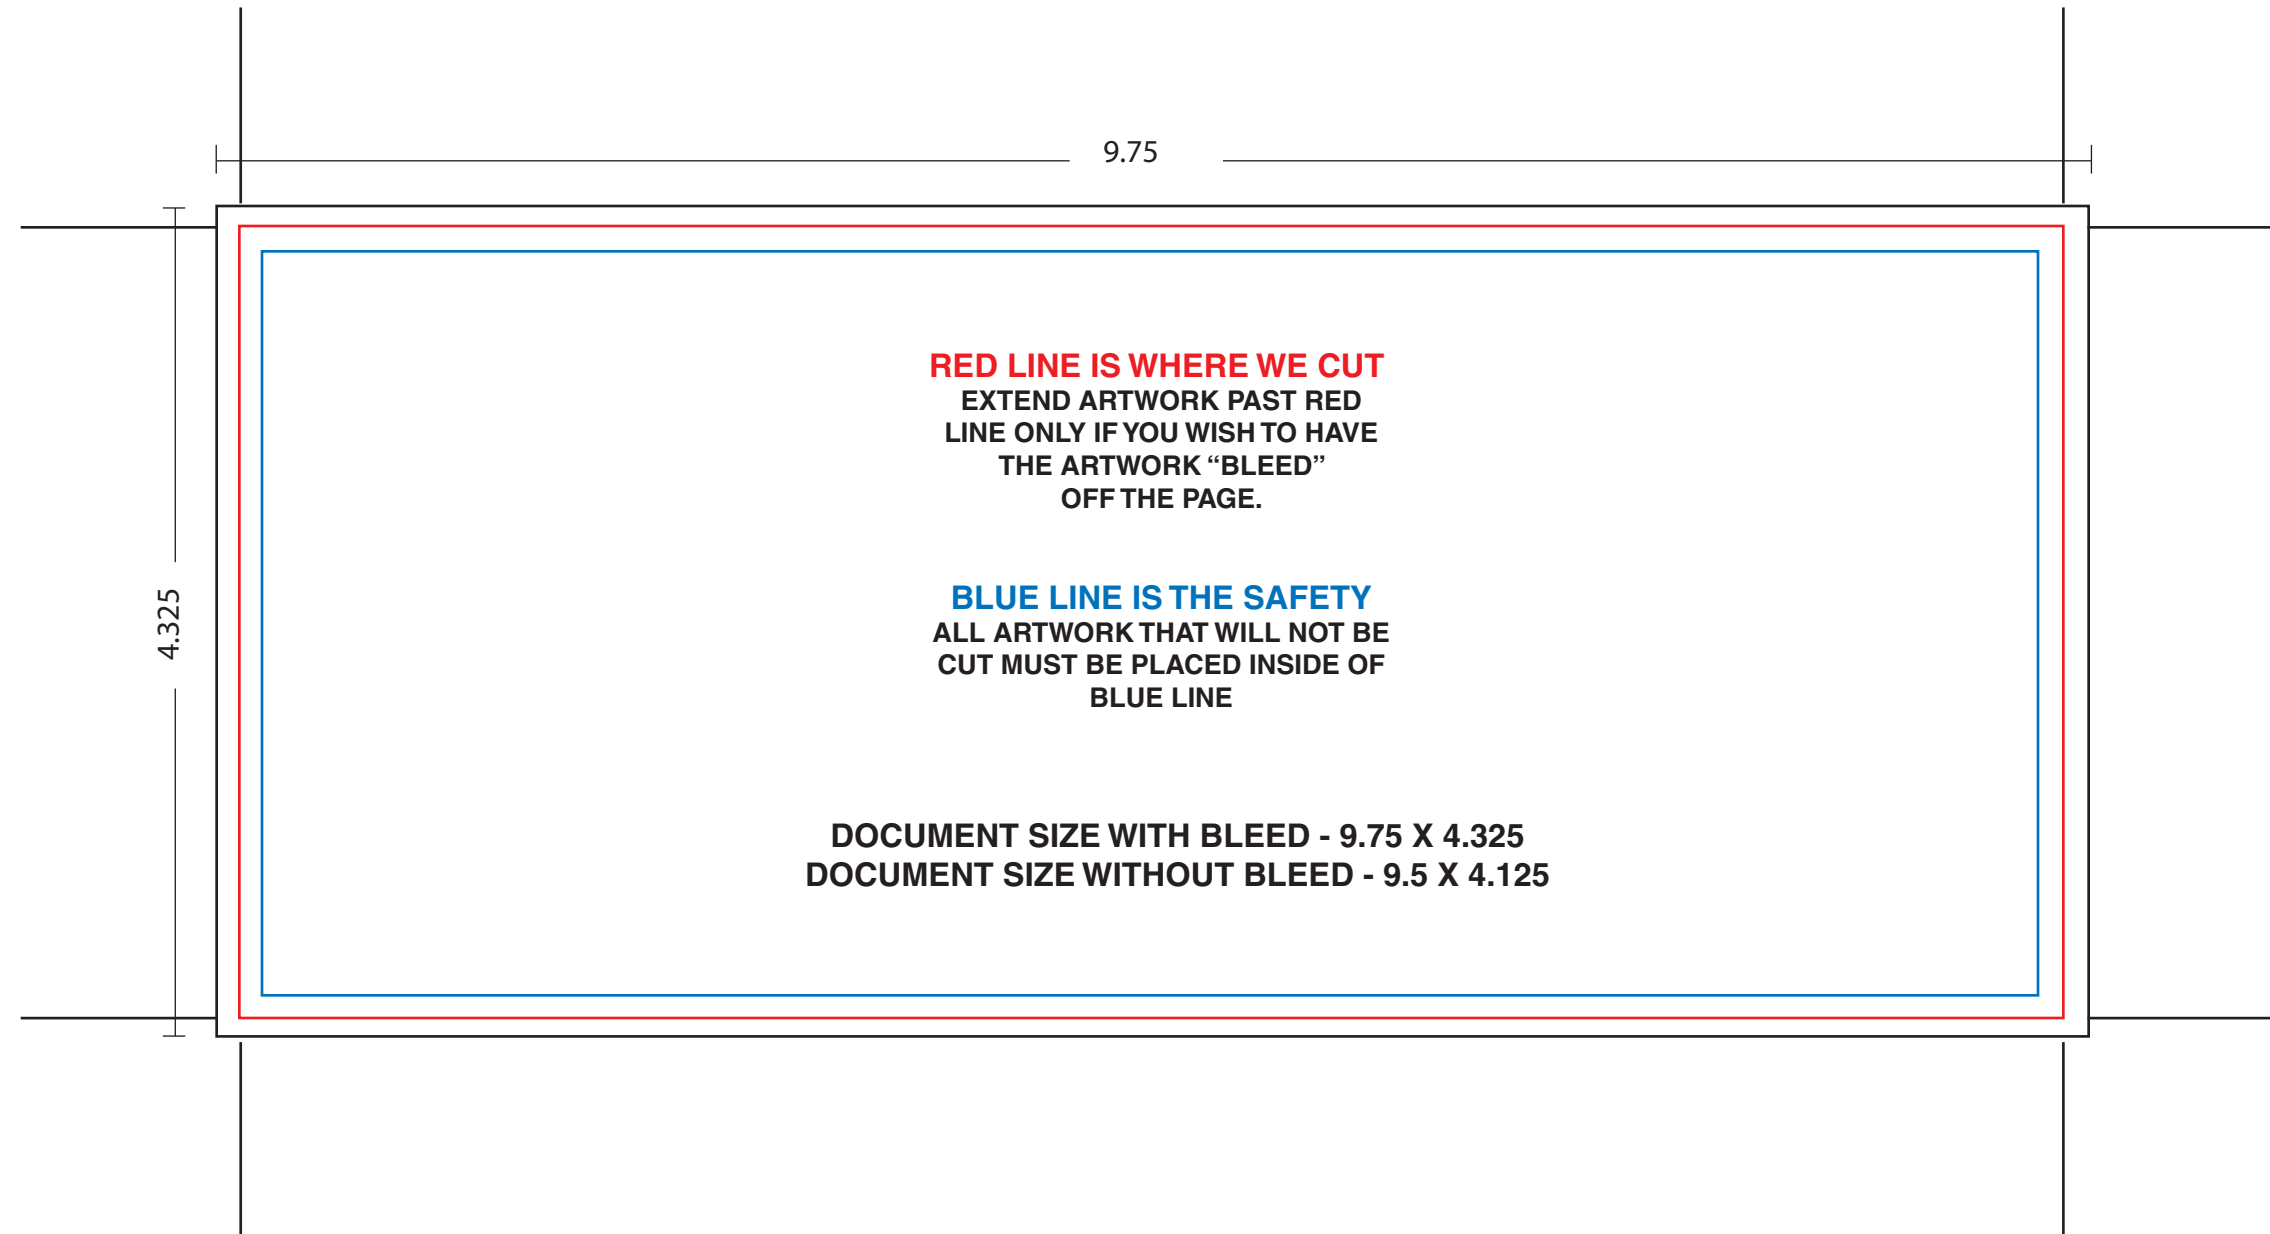

Copy 2 Copy

#10 ENVELOPE
9.5" x 4.125"
This is a certified Copy2Copy template.
Not for use with other vendors.