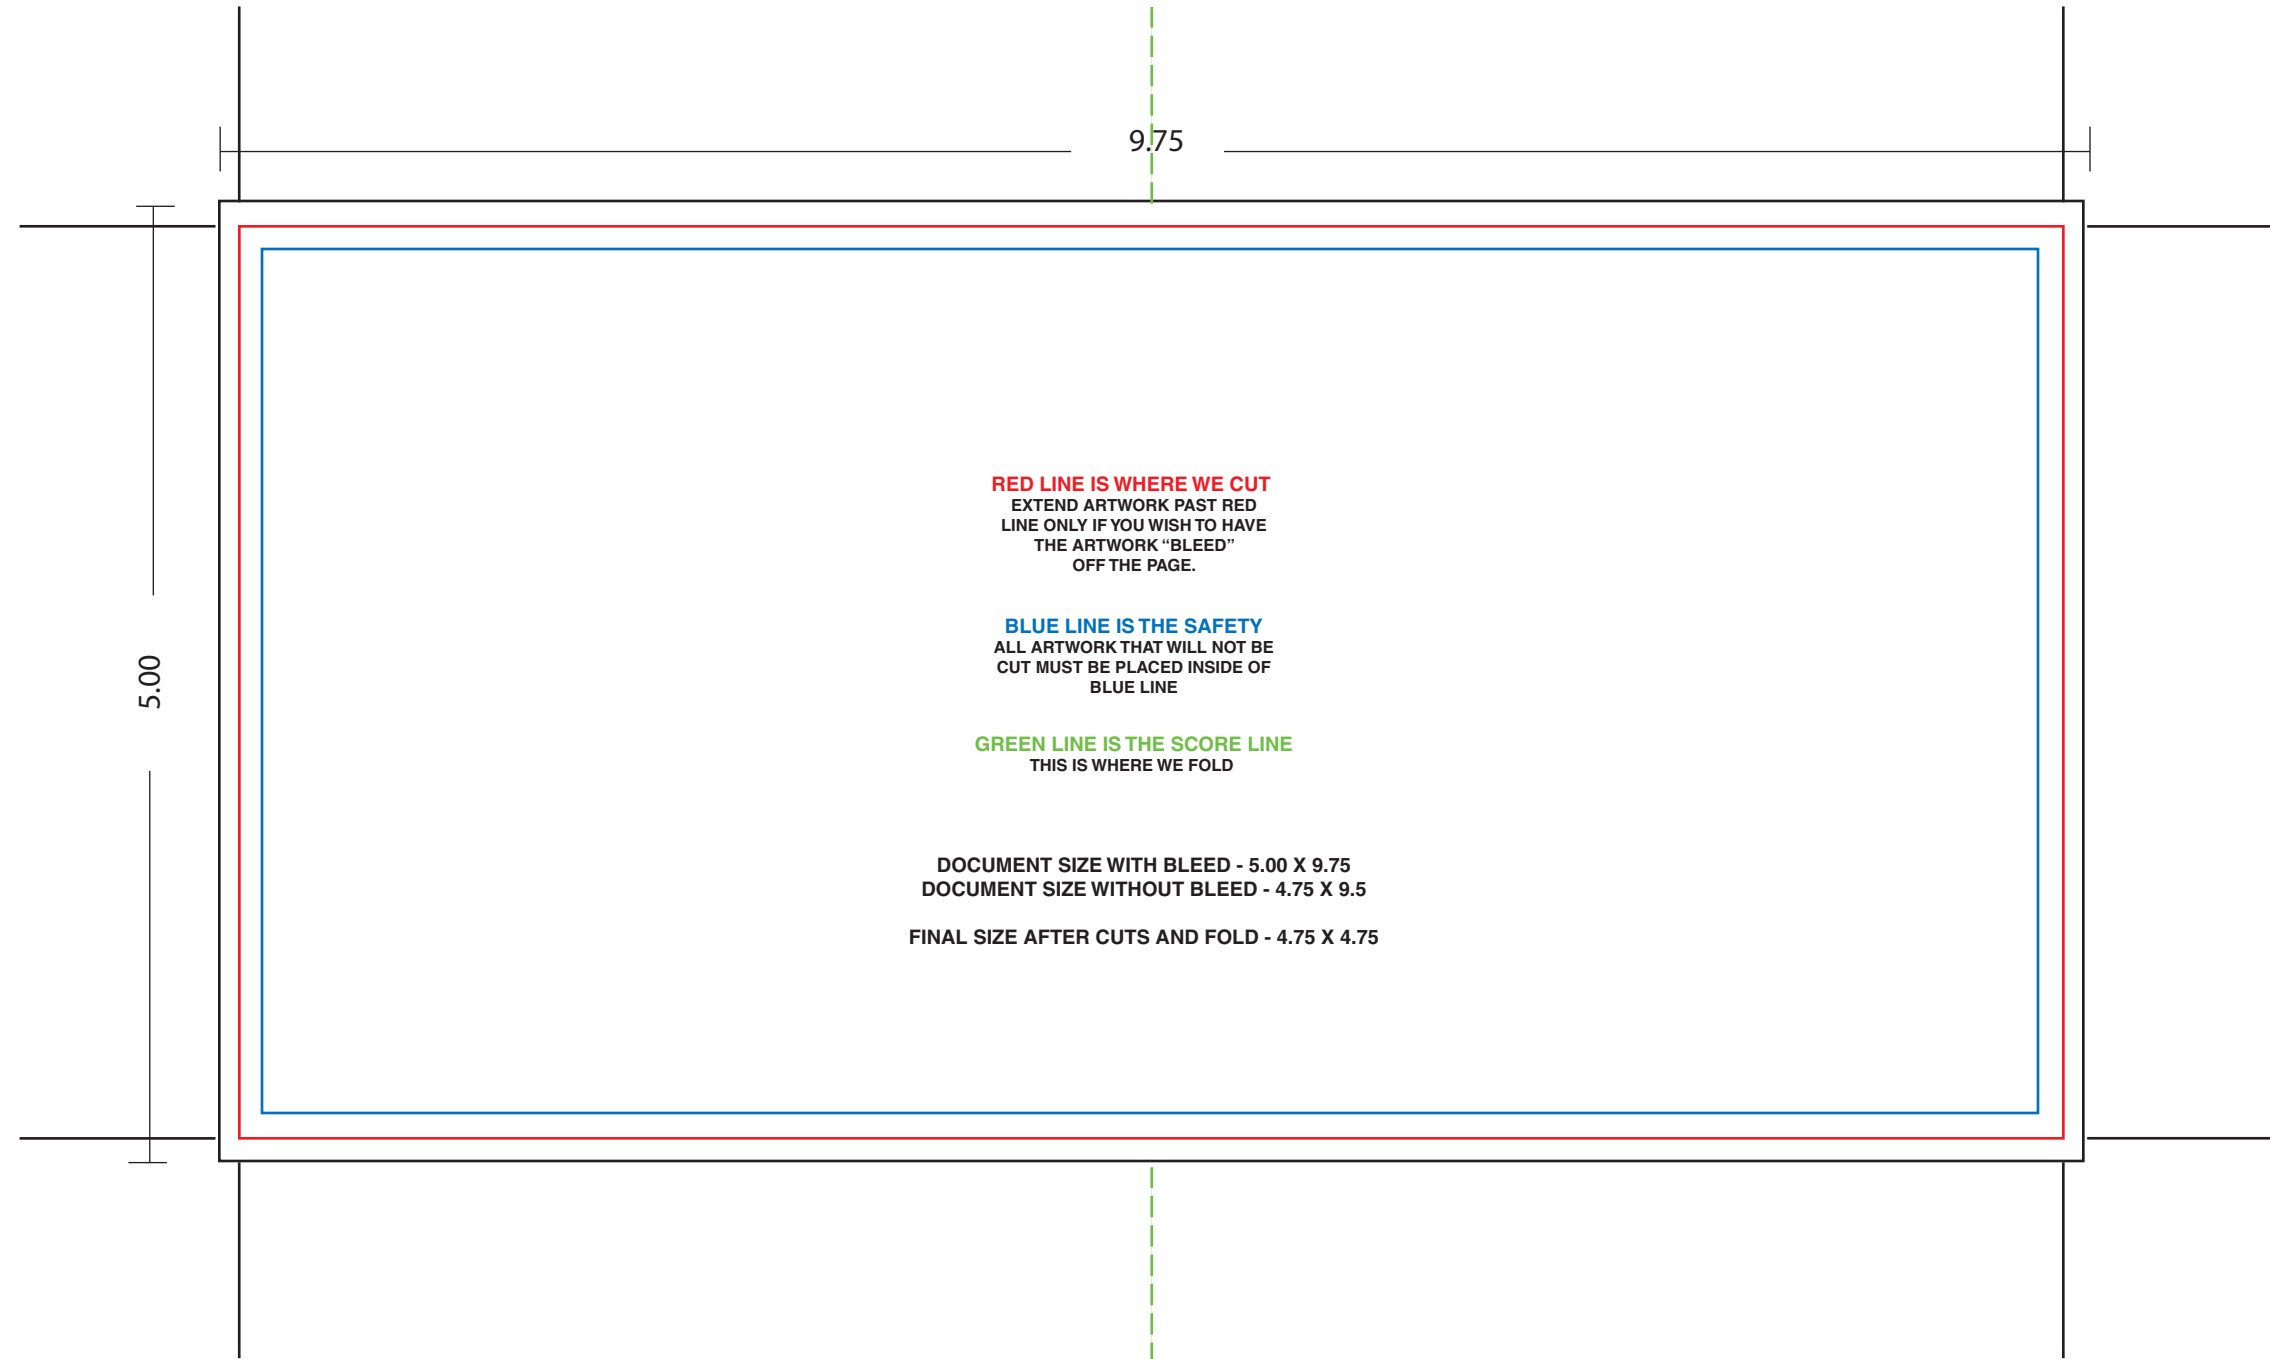

Copy 2 Copy

FOLDED CD INSERT
4.75" x 4.75"
This is a certified Copy2Copy template.
Not for use with other vendors.