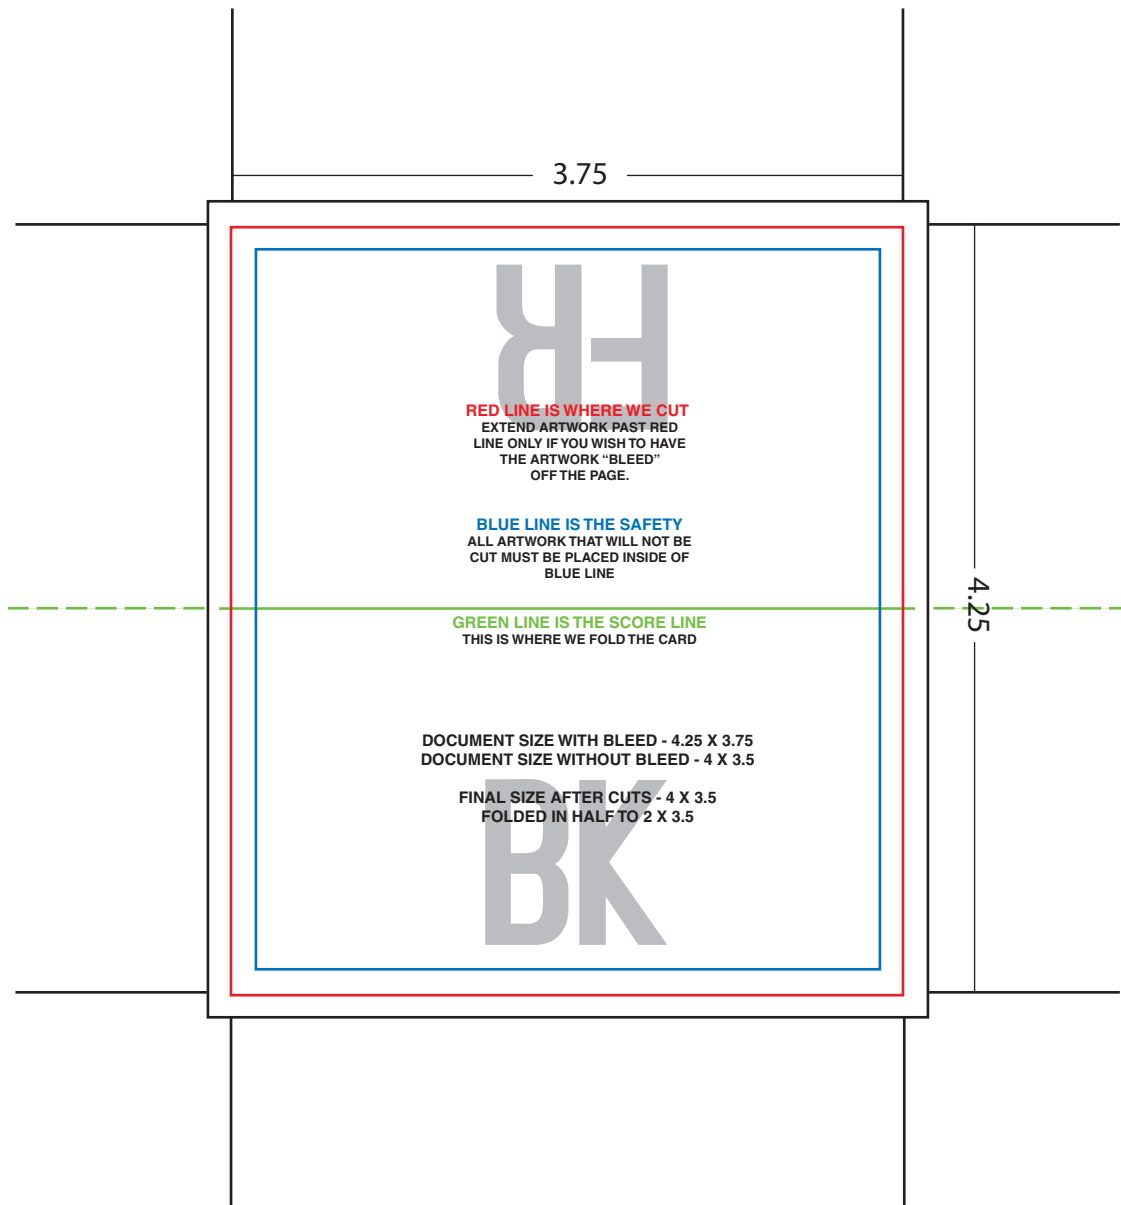

Copy 2 Copy

Fold-over Business Card 3.5" x 4"

This is a certified Copy2Copy template.
Not for use with other vendors.