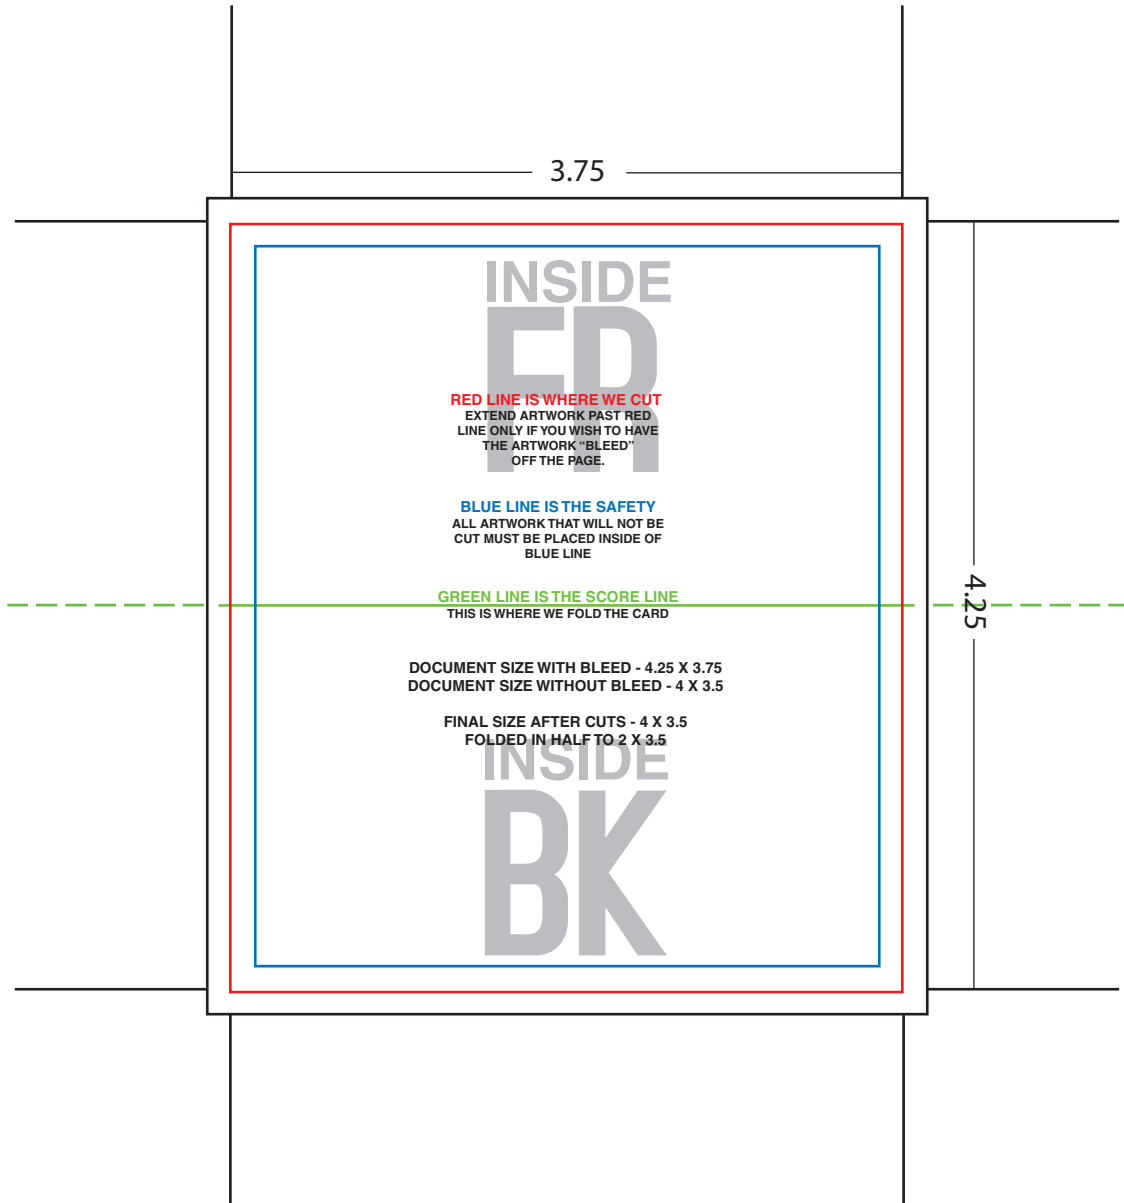

# Copy 2 Copy

**Fold-over Business Card**  
**3.5" x 4"**  
This is a certified Copy2Copy template.  
Not for use with other vendors.