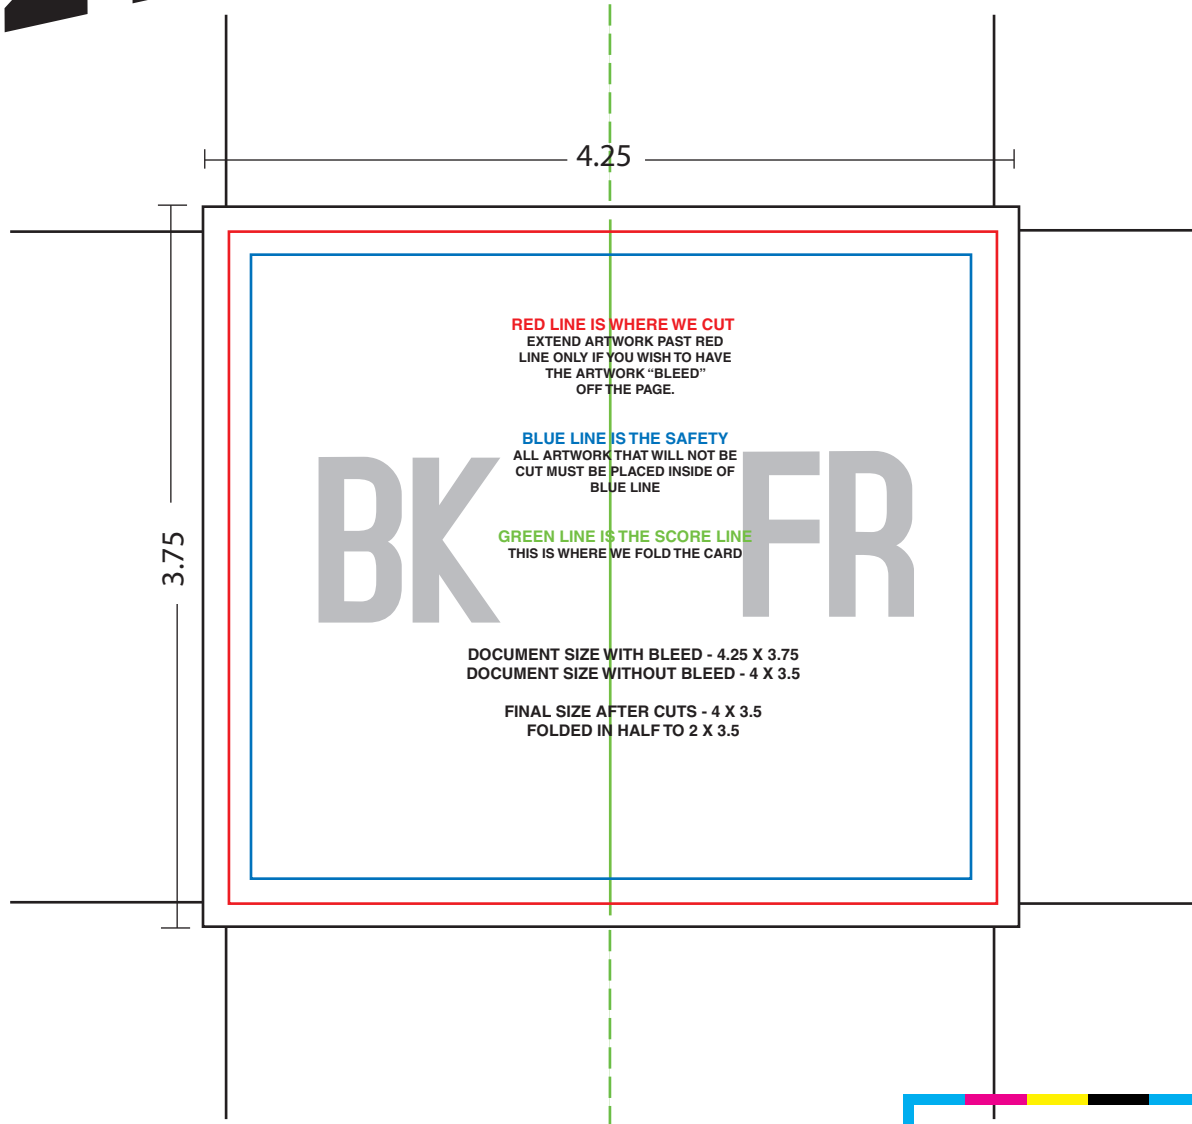

Copy 2 Copy

Fold-over Business Card
3.5" x 4"

This is a certified Copy2Copy template.
Not for use with other vendors.