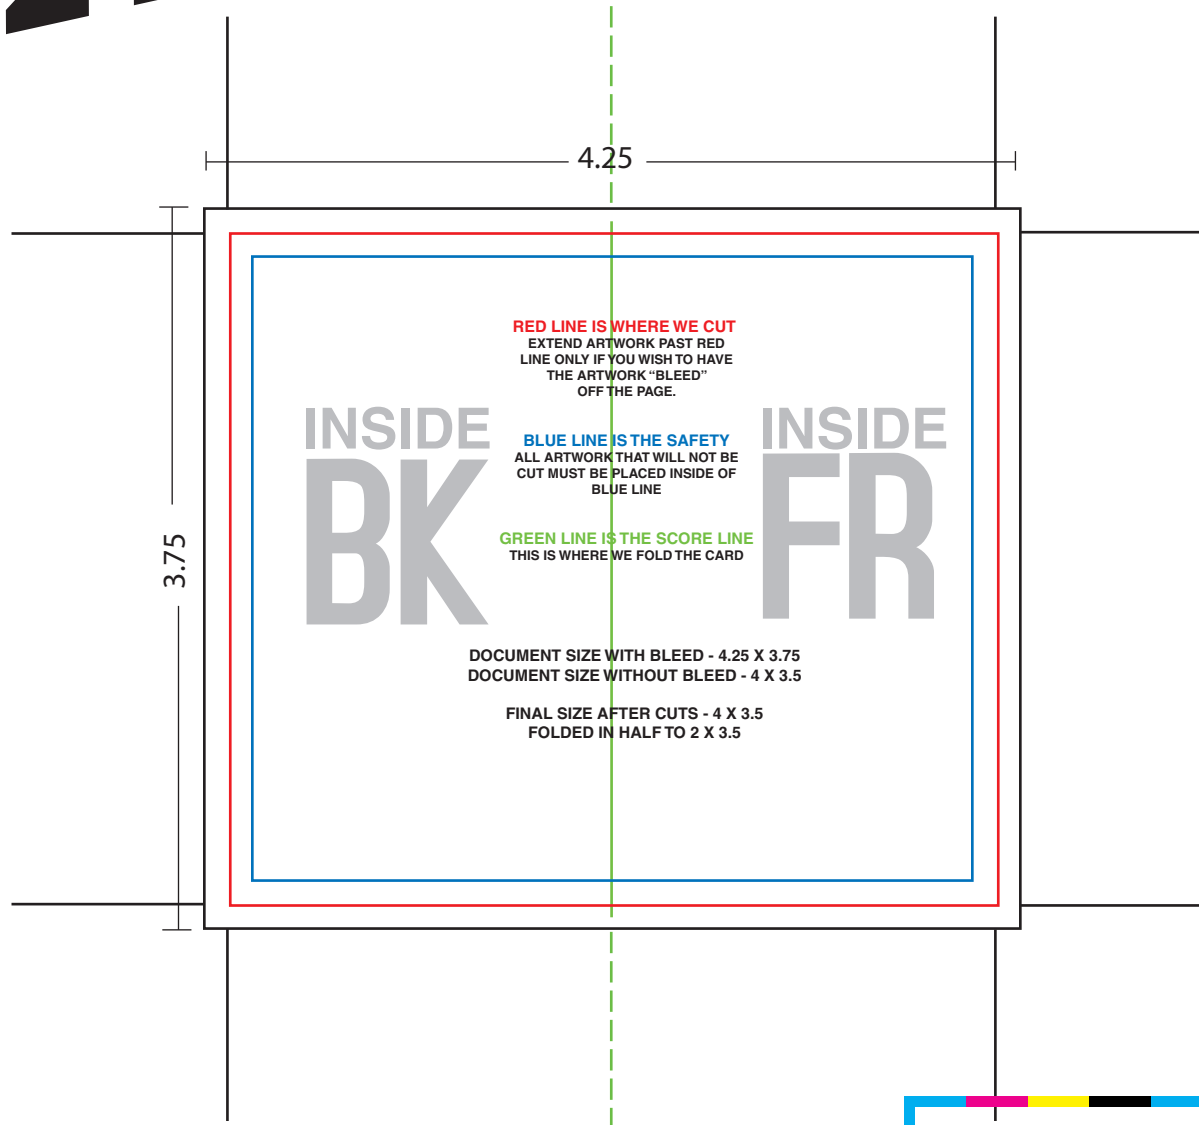

# Copy 2 Copy

**Fold-over Business Card**  
**3.5" x 4"**

This is a certified Copy2Copy template.  
Not for use with other vendors.