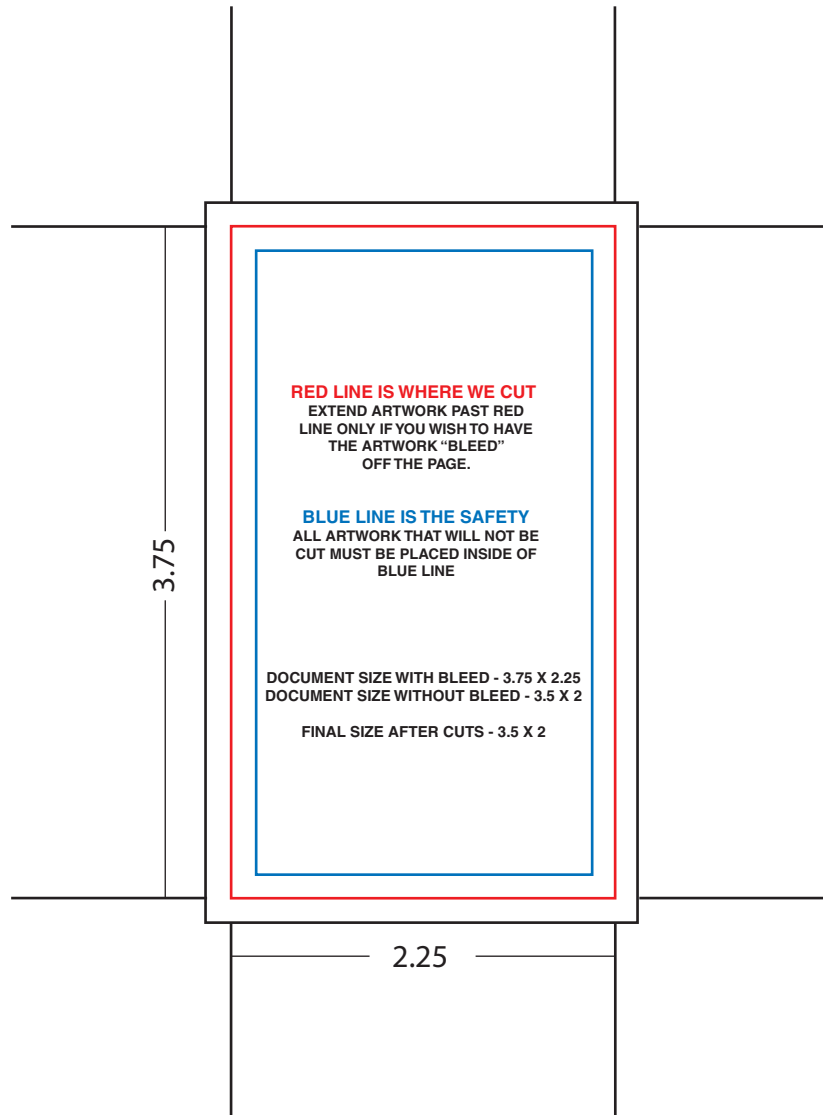

Copy 2 Copy

Business Card 3.5" x 2"

This is a certified Copy2Copy template.
Not for use with other vendors.